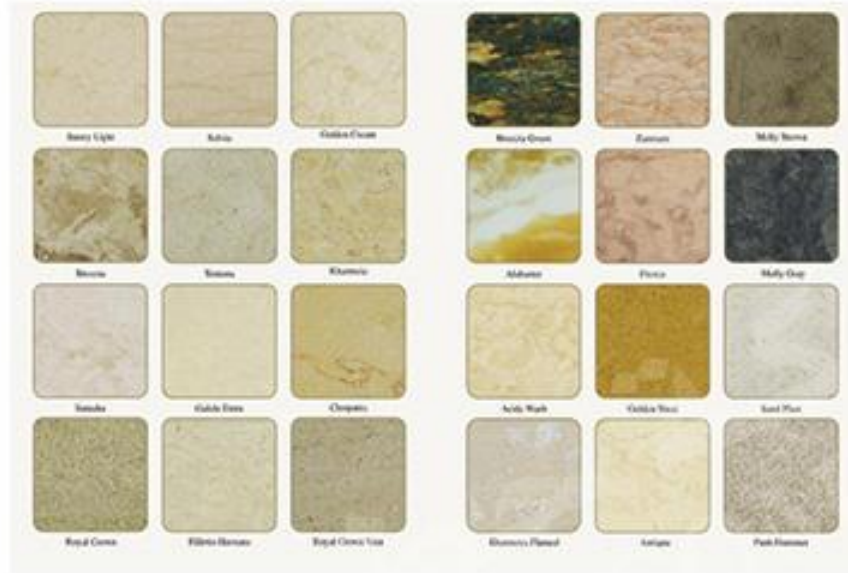

HSC-AB06

نقوم بتوريد وتركيب جميع انواع الرخام
بمختلف المقاسات والاشكال التقنية الحديثة
وبالالوان المطلوبة ، ويتم تركيبها باشراف فريق
عمل مدرب وقلدر على اخراجها بالشكل المطلوب
**We supply and installation of all types
of marble in various sizes and modern
art shapes & required colors, and the
installation under the supervision of
trained staff and is capable of produc-
ing them as the required shapes.**