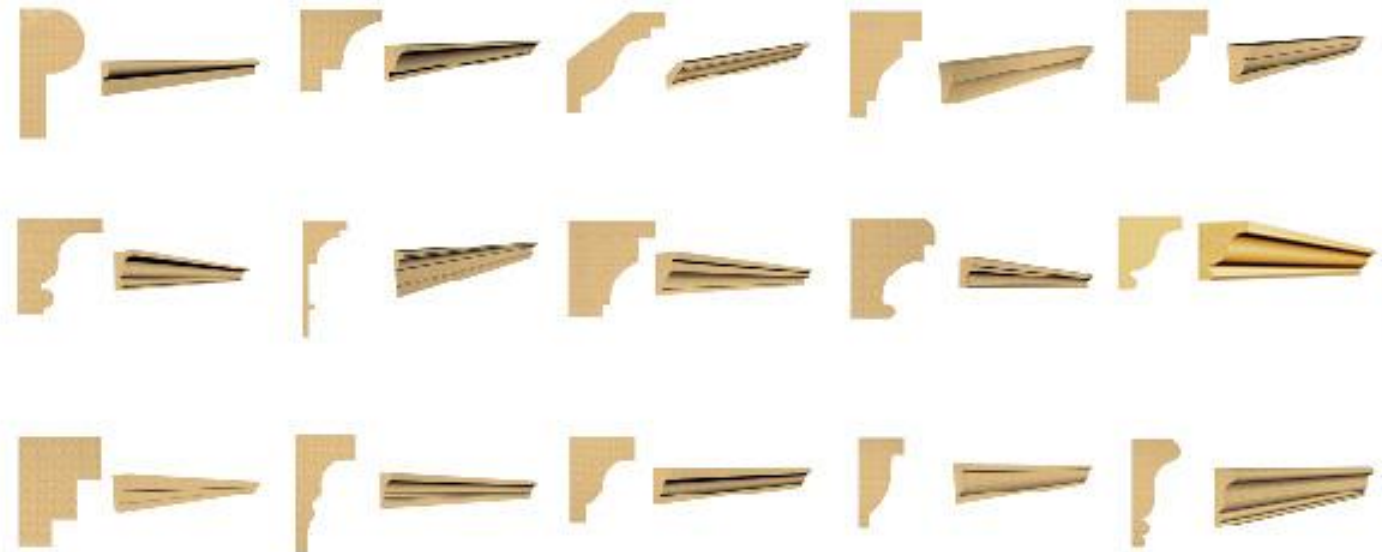

We supply all kinds of modern stone fountains - in all shapes (carved, cone)

We supply and install all types of stone Cornishes (conical & carved) and installed under the supervision of a trained team and able to accomplish technical finishing works according to the required shapes.

نقوم بتوريد وتركيب جميع انواع الكرايش الحجرية
كالمخروطة والمنحوتة ويتم تركيبها باشراف فريق عمل مدرب
وقادر على التشطيبات الفنية حسب الاشكال المطلوبة